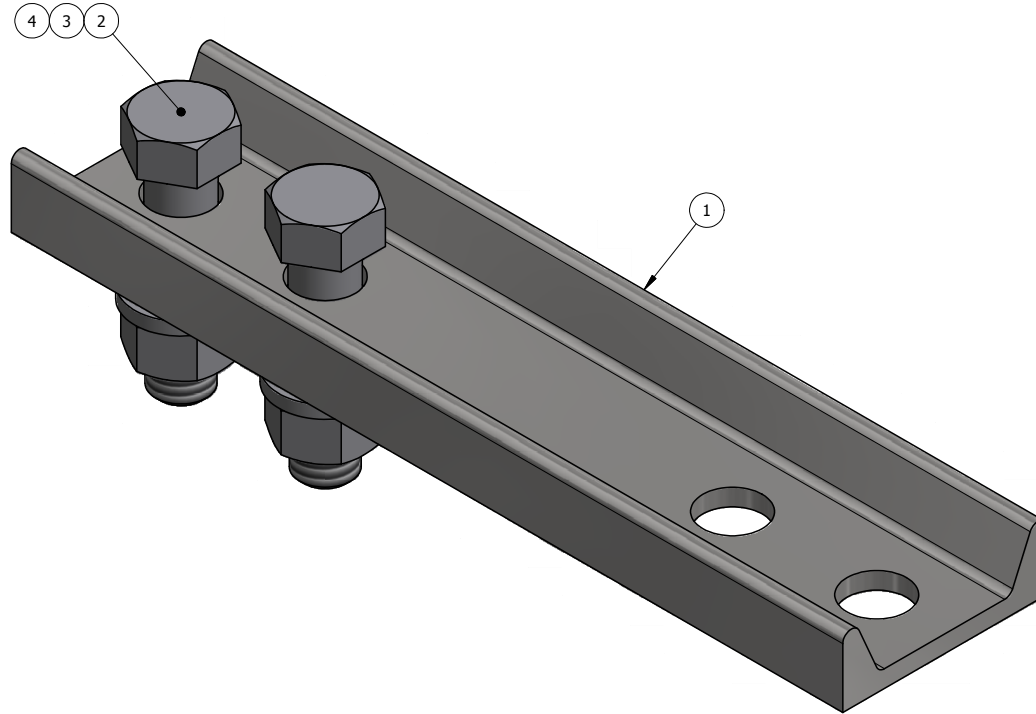

ITEM	PART #	DESCRIPTION	QTY	UNIT WT
1	CGE-6.01	6" CABLE GUIDE STAND-OFF EXTENSION BRACKET	1	0.54
2	27-4203-005	GALV. 3/8" x 1-1/2" GR.5 BOLT	2	0.07
3	27-5020-005	GALV. 3/8" LOCK WASHER	2	0.01
4	27-5030-005	GALV. 3/8" HEX NUT	2	0.02

QTY:
CHK:

STANDARD TOLERANCES:
(UNLESS OTHERWISE NOTED)
FRACTIONS ±1/16"
DECIMALS ±.005"
ANGLES ±.5°

THIS DESIGN AND INFORMATION CONTAINED ON THIS PRINT IS THE PROPERTY OF NEWAVE TOWER COMPONENTS LLC. ANY REPRODUCTION, DUPLICATION OR TRANSFER OF THE PROPRIETARY CONTENT IS PROHIBITED WITHOUT WRITTEN PERMISSION.

MATERIAL: AS SHOWN
HOLES: AS SHOWN
FINISH: HDG
DRAWN BY: KY
CHECKED BY:
DATE: 1/21/2016

TITLE: SAFETY CLIMB, 6" CABLE GUIDE STAND OFF EXTENSION BRACKET
SERIES: SAFETY CLIMB ACCESSORIES
PART WT (BARE): 0.7 LB
DRAWING NO. CGE-6
SHEET: 1 OF 1