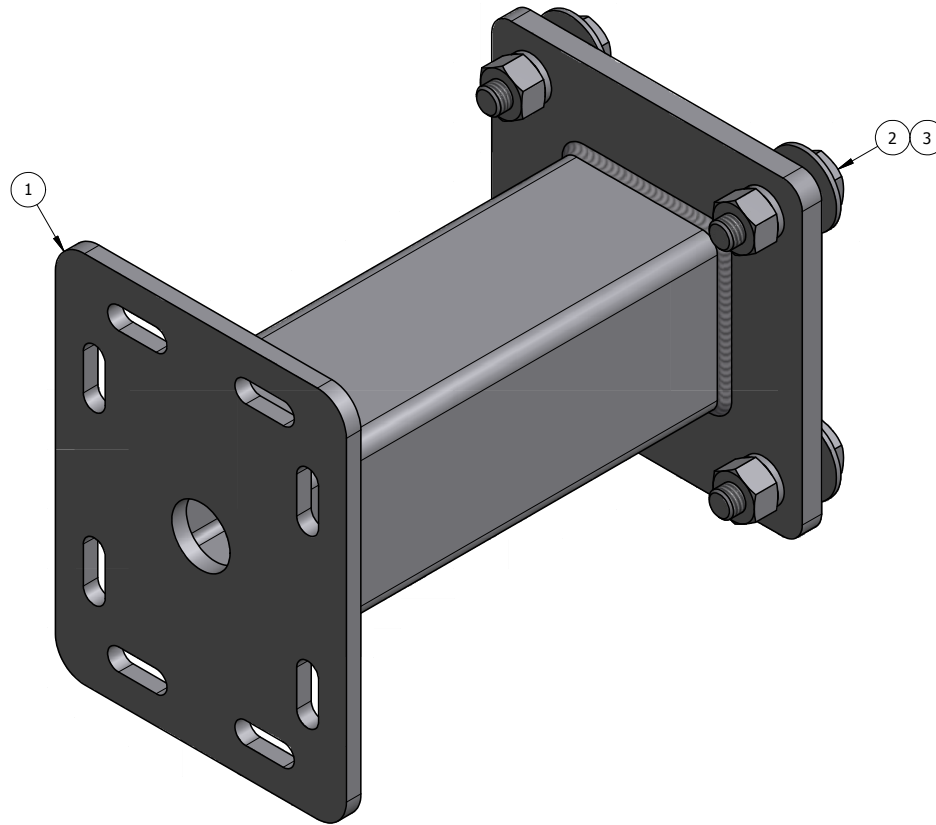

ITEM	PART #	DESCRIPTION	QTY	UNIT WT
1	M3016-12.01	SINGLE ANTENNA 12" STAND OFF WELDMENT	1	23.13
2	27-5440-005	GALV. 5/8" x 2-1/4" A325 BOLT ASSEMBLY	4	0.31
3	27-5370-005	GALV. 5/8" FLAT WASHER	4	0.07

QTY:
CHK:

STANDARD TOLERANCES:
(UNLESS OTHERWISE NOTED)
FRACTIONS ±1/16"
DECIMALS ±.005"
ANGLES ±.5°

THIS DESIGN AND INFORMATION CONTAINED ON THIS PRINT IS THE PROPERTY OF NEWAVE TOWER COMPONENTS LLC. ANY REPRODUCTION, DUPLICATION OR TRANSFER OF THE PROPRIETARY CONTENT IS PROHIBITED WITHOUT WRITTEN PERMISSION.

NEWAVE
Tower Components. 503-792-3739
10910 PORTLAND RD. BROOKS, OR 97305

MATERIAL: AS SHOWN
HOLES: AS SHOWN
FINISH: HDG
DRAWN BY: KY
CHECKED BY:
DATE: 12/26/2013

TITLE: 12" STAND OFF FOR RING MOUNT
SERIES: MONOPOLE MOUNTING
PART WT (BARE): 25.3 LB
DRAWING NO. M3016-12
SHEET: 1 OF 1