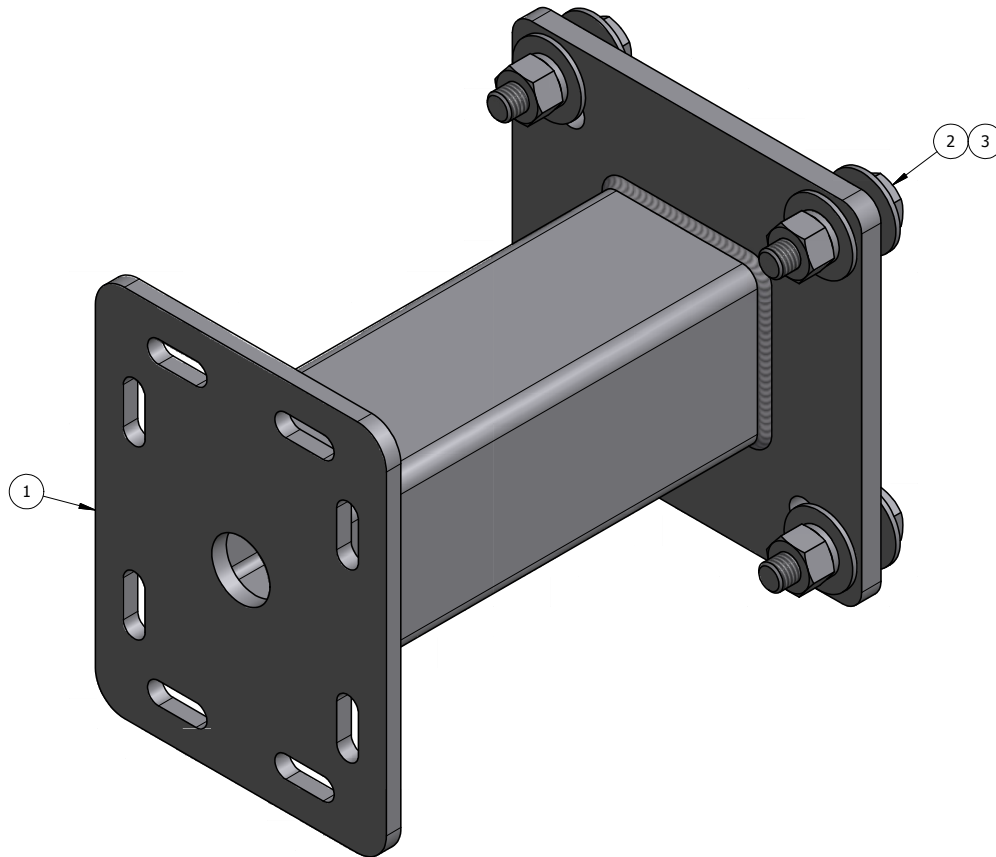

ITEM	PART #	DESCRIPTION	QTY	UNIT WT
1	M3016-12U.01	SINGLE ANTENNA 12" STAND OFF WELDMENT	1	25.26
2	27-5450-005	GALV. 5/8" x 2-1/2" A325 BOLT ASSEMBLY	4	0.33
3	27-5370-005	GALV. 5/8" FLAT WASHER	8	0.07

QTY:
CHK:

STANDARD TOLERANCES:
(UNLESS OTHERWISE NOTED)
FRACTIONS ±1/16"
DECIMALS ±.005"
ANGLES ±.5°

THIS DESIGN AND INFORMATION CONTAINED ON THIS PRINT IS THE PROPERTY OF NEWAVE TOWER COMPONENTS LLC. ANY REPRODUCTION, DUPLICATION OR TRANSFER OF THE PROPRIETARY CONTENT IS PROHIBITED WITHOUT WRITTEN PERMISSION.

NEWAVE
TOWER COMPONENTS. 503-792-3739
10910 PORTLAND RD. BROOKS, OR 97305

MATERIAL: AS SHOWN
HOLES: AS SHOWN
FINISH: HDG
DRAWN BY: KY
CHECKED BY:
DATE: 12/26/2013

TITLE: 12" STAND OFF (UNIVERSAL)
FOR RING MOUNT W/ 6" OR 7" HOLE CENTER
SERIES: MONOPOLE MOUNTING
PART WT (BARE): 27.7 LB
DRAWING NO. M3016-12U
SHEET: 1 OF 1