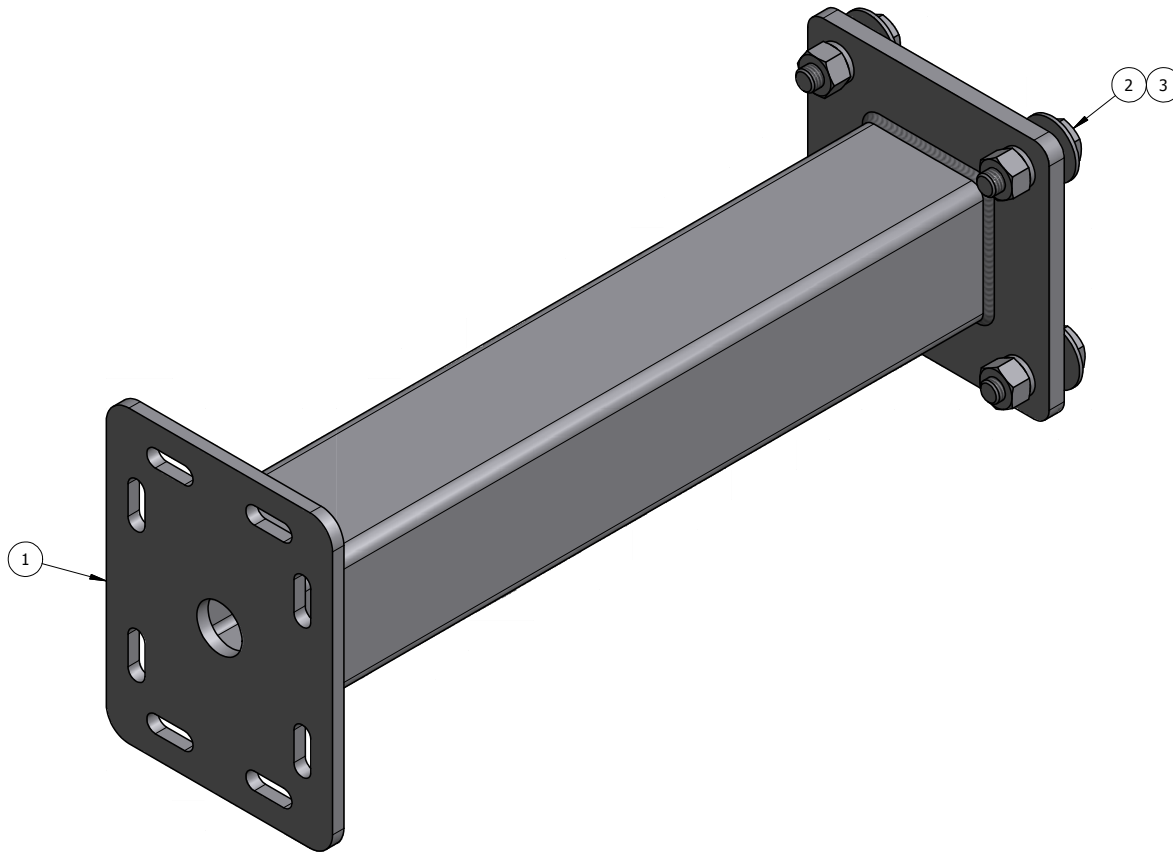

ITEM	PART #	DESCRIPTION	QTY	UNIT WT
1	M3016-24.01	SINGLE ANTENNA 24" STAND OFF WELDMENT	1	32.67
2	27-5440-005	GALV. 5/8" x 2-1/4" A325 BOLT ASSEMBLY	4	0.31
3	27-5370-005	GALV. 5/8" FLAT WASHER	4	0.07

QTY:
CHK:

STANDARD TOLERANCES:
(UNLESS OTHERWISE NOTED)
FRACTIONS ±1/16"
DECIMALS ±.005"
ANGLES ±.5°

THIS DESIGN AND INFORMATION CONTAINED ON THIS PRINT IS THE PROPERTY OF NEWAVE TOWER COMPONENTS LLC. ANY REPRODUCTION, DUPLICATION OR TRANSFER OF THE PROPRIETARY CONTENT IS PROHIBITED WITHOUT WRITTEN PERMISSION.

NEWAVE
TOWER COMPONENTS. 503-792-3739
10910 PORTLAND RD. BROOKS, OR 97305

MATERIAL: AS SHOWN
HOLES: AS SHOWN
FINISH: HDG
DRAWN BY: KY
CHECKED BY:
DATE: 12/26/2013

TITLE: 24" STAND OFF FOR RING MOUNT
SERIES: MONOPOLE MOUNTING
PART WT (BARE): 34.8 LB
DRAWING NO. M3016-24
SHEET: 1 OF 1