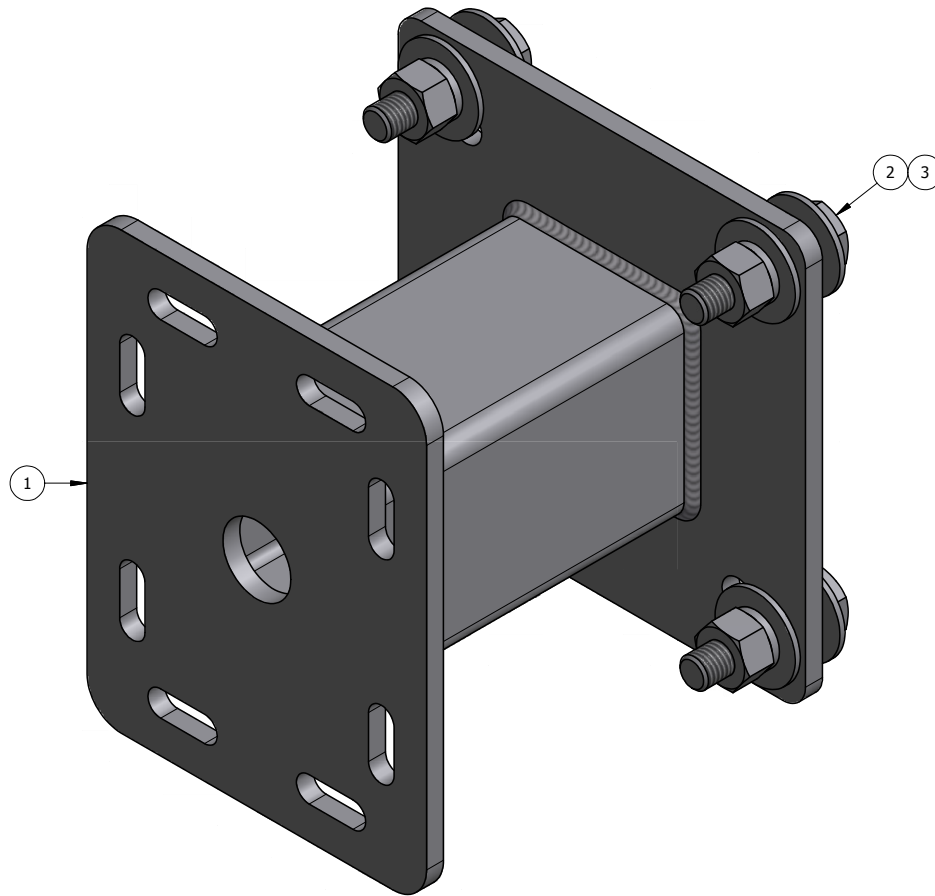

ITEM	PART #	DESCRIPTION	QTY	UNIT WT
1	M3016-8U.01	SINGLE ANTENNA 8" STAND OFF W/ UNIVERSAL PLATE	1	19.82
2	27-5450-005	GALV. 5/8" x 2-1/2" A325 BOLT ASSEMBLY	4	0.33
3	27-5370-005	GALV. 5/8" FLAT WASHER	8	0.07

QTY:
CHK:

STANDARD TOLERANCES:
(UNLESS OTHERWISE NOTED)
FRACTIONS ±1/16"
DECIMALS ±.005"
ANGLES ±.5°

THIS DESIGN AND INFORMATION CONTAINED ON THIS PRINT IS THE PROPERTY OF NEWAVE TOWER COMPONENTS LLC. ANY REPRODUCTION, DUPLICATION OR TRANSFER OF THE PROPRIETARY CONTENT IS PROHIBITED WITHOUT WRITTEN PERMISSION.

NEWAVE
Tower Components. 503-792-3739
10910 PORTLAND RD. BROOKS, OR 97305

MATERIAL: AS SHOWN
DRAWN BY: KY
CHECKED BY:
AS SHOWN
FINISH: HDG
DATE: 12/26/2013

TITLE: 8" STAND OFF (UNIVERSAL)
FOR RING MOUNT W/ 6" OR 7" HOLE CENTER
SERIES: MONOPOLE MOUNTING
PART WT (BARE): 22.3 LB
DRAWING NO. M3016-8U
SHEET: 1 OF 1